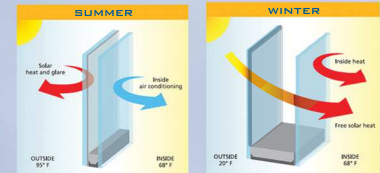

Builders Preferred.

CRYSTAL SERIES 300

AAMA 05 H-R25

Features

- Frame Depth = 2 5/8"
- Insulating Glass Unit Depth: 7/8"
- Standard Vitro ULTRA Intercept
- Soft Coat Low-E & Argon filled IGU
  - Maximizes energy efficiency.
- Constant Force Balances
- Tilt Sash
  - For safe, easy cleaning of bottom sash.
- Full, Width Ergonomic Lift Rail
  - Comfortable & easy operation.
- Fusion Welded Frame & Sashes
- Sloped Sill
- Double-Seal Weatherstripping
- Sealed Upper Sash
- Integral Nailing Fin

Options

- Painted Exterior Custom Color
- Triple-Glazed Insulated Glass Unit
- Performa TC™ High Performance Low-E Upgrade
- Duralite® Spacer
- Between-the-Glass or Exterior Applied Grids
- Snap-On J-Channel
- Dual Vent Locks
- Builders Dry Wall Window
- Spiral / Block & Tackle Balances
- Architectural Shapes

HOW LOW-E GLASS WORKS:

CVS300 THERMAL PERFORMANCE

Clear Air Filled IGU	0.49	0.63	GOOD
Low-E Soft Coat Argon Filled IGU	0.30	0.39	BETTER
Low-E TC Soft Coat Argon Filled IGU	0.29	0.22	BEST

LEGEND: U-Value SHGC