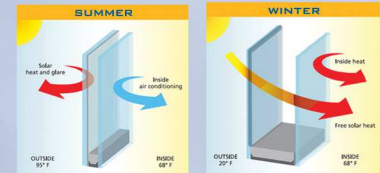

Builders Preferred.

CRYSTAL SERIES 300

AAMA 05 H-R25

Features

- Frame Depth = 2 5/8"
- Insulating Glass Unit Depth: 7/8"
- Standard Vitro ULTRA Intercept
- Soft Coat Low-E & Argon filled IGU
  - Maximizes energy efficiency.
- Constant Force Balances
- Tilt Sash
  - For safe, easy cleaning of bottom sash.
- Full, Width Ergonomic Lift Rail
  - Comfortable & easy operation.
- Fusion Welded Frame & Sashes
- Sloped Sill
- Double-Seal Weatherstripping
- Sealed Upper Sash
- Integral Nailing Fin

Options

- Painted Exterior Custom Color
- Triple-Glazed Insulated Glass Unit
- Performa TC™ High Performance Low-E Upgrade
- Duralite® Spacer
- Between-the-Glass or Exterior Applied Grids
- Snap-On J-Channel
- Dual Vent Locks
- Builders Dry Wall Window
- Spiral / Block & Tackle Balances
- Architectural Shapes

HOW LOW-E GLASS WORKS:

CVS300 THERMAL PERFORMANCE

Clear Air Filled IGU	0.49	0.63	GOOD
Low-E Soft Coat Argon Filled IGU	0.30	0.39	BETTER
Low-E TC Soft Coat Argon Filled IGU	0.29	0.22	BEST

LEGEND:
U-Value SHGC