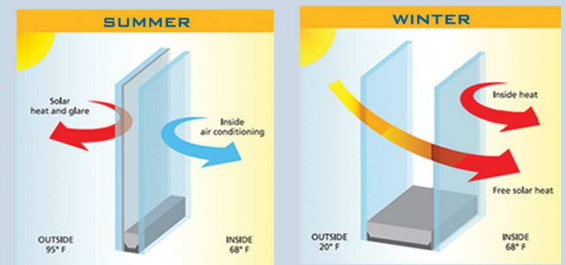

HOW LOW-E GLASS WORKS:

Crystal Window & Door Systems, Ltd.

NYC, NY (HQ) 31-10 Whitestone Expressway, Flushing, NY 11354 Tel: 800.472.9988/718.961.7300 Fax: 718.460.4594
SCRANTON, PA 204 Franklin Valley Rd, Benton, PA 18414 Tel: 570.276.8000 Fax: 570.563.5313
CLEVELAND, OH 29299 Clemens Rd. 1-B, Westlake, OH 44145 Tel: 440.871.8694 Fax: 440.871.8690
ST. LOUIS, MO 300 Axminister Dr., Fenton, MO 63026 Tel: 636.305.7880 Fax: 636.305.7881
CHICAGO, IL 1300 W. 35th st. Chicago, IL 60609 Tel: 773.376.6688/888.280.3288 Fax: 773.376.6868
RIVERSIDE, CA 1850 Atlanta Ave, Riverside, CA 92507 Tel: 951.779.9300 Fax: 951.779.6300

CRYSTAL®
WINDOW & DOOR SYSTEMS, LTD.
WWW.CRYSTALWINDOWS.COM

Follow us on:

© 2020-2021 Crystal Window & Door Systems, Ltd. All Rights Reserved. Printed in USA.