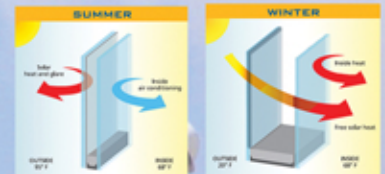

HOW LOW-E GLASS WORKS:

CVD400 THERMAL PERFORMANCE

Clear Air Filled IGU	0.49	0.63	0.0000
Low-E Soft Coat Argon Filled IGU	0.32	0.40	0.0010
Low-E Performa TC™ Soft Coat Argon Filled IGU w/ Duralite Glazing	0.29	0.22	0.0010

LEGEND:
U-Value SHGC

Crystal Window & Door Systems, Ltd.

NYC, NY (HQ) 31-10 Whitestone Expressway, Flushing, NY 11354 Tel: 800.472.9988/718.961.7300 Fax: 718.460.4594
ALLENTOWN, PA 868 North Gilmore St., Allentown, PA 18109 Tel: 610.437.7988 Fax: 610.437.7992
CLEVELAND, OH 29299 Clemens Rd., 1-B, Westlake, OH 44145 Tel: 440.871.8694 Fax: 440.871.8690
ST. LOUIS, MO 300 Axminister Dr., Fenton, MO 63026 Tel: 636.305.7880 Fax: 636.305.7881
CHICAGO, IL 1300 W. 35th St. Chicago, IL 60609 Tel: 773.376.6688/888.280.3288 Fax: 773.376.6868

CRYSTAL
WINDOW & DOOR SYSTEMS, LTD.
WWW.CRYSTALWINDOWS.COM

Crystal Windows Affiliations:

Follow us on:

© 2012-2013 Crystal Window & Door Systems, Ltd. All Rights Reserved. Printed in USA.